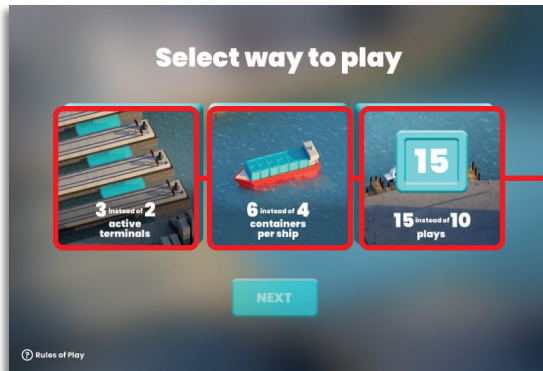

Game Rules Online Instant Ticket «Cargo»