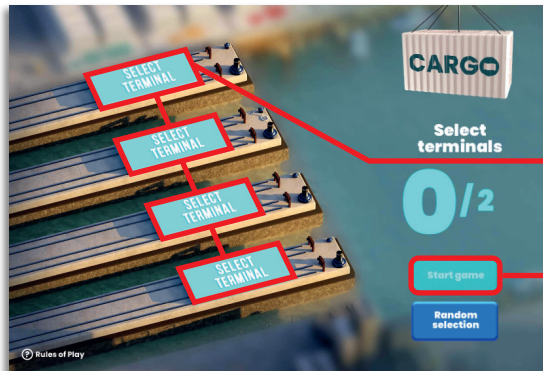

Game Rules Online Instant Ticket «Cargo»