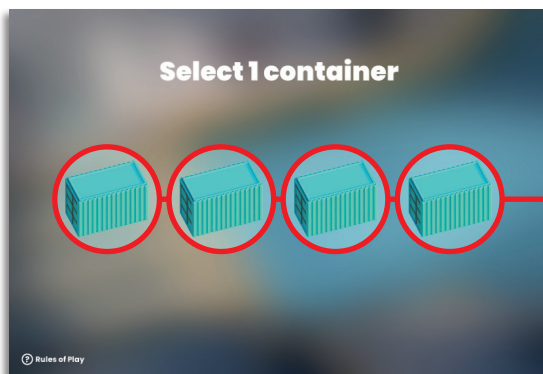

Game Rules Online Instant Ticket «Cargo»